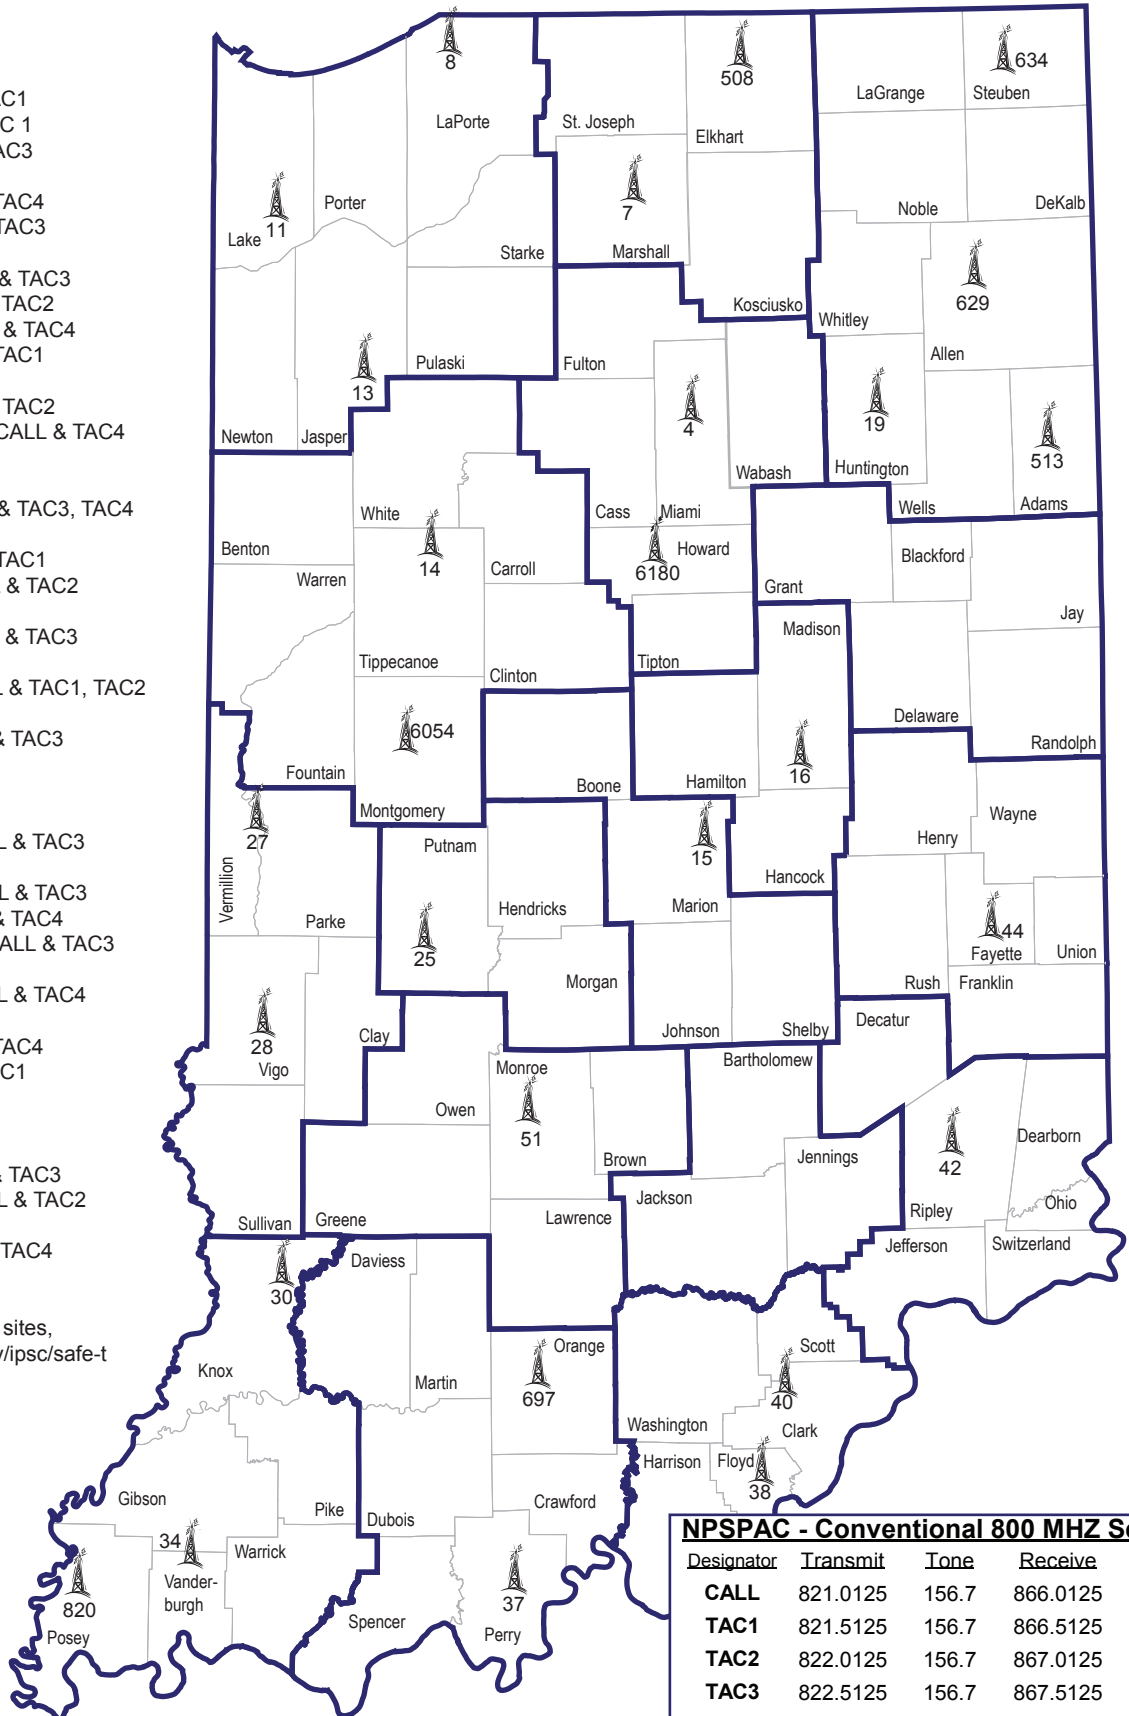

NPSPAC - Conventional 800 MHz Interoperability Sites

Project Hoosier SAFE-T

Lowell ISP

- Site 8 - Summit - CALL & TAC1
- Site 11 - Lowell - CALL & TAC 1
- Site 13 - Monon - CALL & TAC3

Bremen ISP

- Site 7 - Plymouth - CALL & TAC4
- Site 508 - Elkhart - CALL & TAC3

Ft. Wayne ISP

- Site 19 - Huntington - CALL & TAC3
- Site 513 - Decatur - CALL & TAC2
- Site 629 - Ft. Wayne - CALL & TAC4
- Site 634 - Angola - CALL & TAC1

Lafayette ISP

- Site 14 - Lafayette - CALL & TAC2
- Site 6054 - Crawfordsville - CALL & TAC4

Peru ISP

- Site 4 - Peru - CALL & TAC1
- Site 6180 - Kokomo - CALL & TAC3, TAC4

Terre Haute ISP

- Site 27 - Newport - CALL & TAC1
- Site 28 - Terre Haute - CALL & TAC2

Putnamville ISP

- Site 25 - Putnamville - CALL & TAC3

Indianapolis ISP

- Site 15 - Indianapolis - CALL & TAC1, TAC2

Pendleton ISP

- Site 16 - Pendleton - CALL & TAC3

Redkey ISP

None

Connersville ISP

- Site 44 - Connersville - CALL & TAC3

Evansville ISP

- Site 30 - Edwardsport - CALL & TAC3
- Site 34 - Evansville - CALL & TAC4
- Site 820 - New Harmony - CALL & TAC3

Bloomington ISP

- Site 51 - Bloomington - CALL & TAC4

Jasper ISP

- Site 37 - Leopold - CALL & TAC4
- Site 697 - Paoli - CALL & TAC1

Seymour ISP

None

Sellersburg ISP

- Site 40 - Henryville - CALL & TAC3
- Site 38 - Floyds Knob - CALL & TAC2

Versailles ISP

- Site 42 - Versailles - CALL & TAC4

For a map of all the SAFE-T sites, visit our website, www.in.gov/ipsc/safe-t

NPSPAC - Conventional 800 MHz Set-up				
Designator	Transmit	Tone	Receive	Tone
CALL	821.0125	156.7	866.0125	156.7
TAC1	821.5125	156.7	866.5125	156.7
TAC2	822.0125	156.7	867.0125	156.7
TAC3	822.5125	156.7	867.5125	156.7
TAC4	823.0125	156.7	868.0125	156.7
Talk around	855.2375	192.8	855.2375	192.8