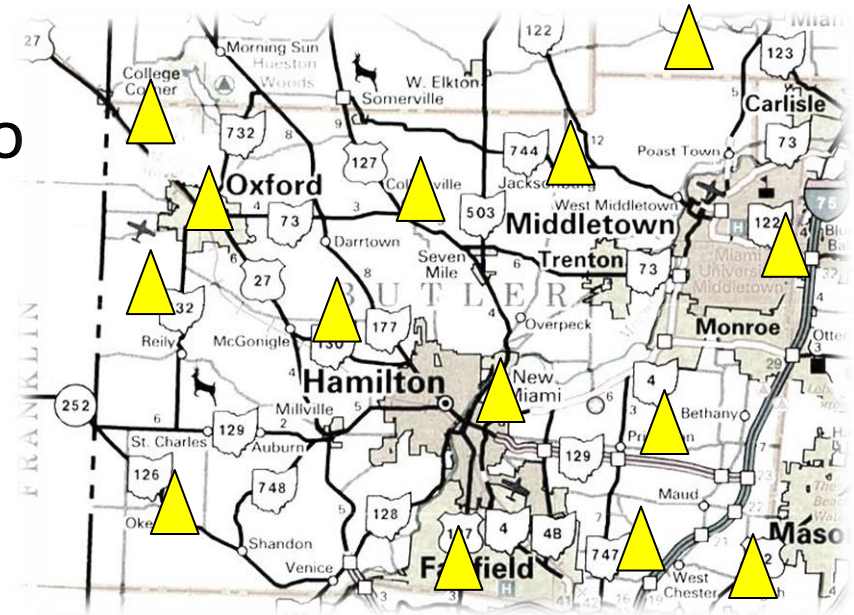

## Hospitals 2014

# The Radio System

- A fourteen tower system provides in-building portable radio coverage in and around Butler County

- Eight dispatch centers using consoles on the system

# The Dispatch Centers

- 1COM: Oxford
- 3COM: Fairfield
- 4COM: Miami University
- 5COM: Trenton
- 6COM: Monroe
- 7COM: West Chester
- 8COM: Middletown
- 9COM: Butler County
- 9HQ: Inquiry / Warrants

Dec-08

- PSAPs match the fire agency and station numbering
- Engine 61 is dispatched by 6COM (Monroe)
- Some of the LE agencies match, too (like Fairfield Township as 21, Ross as 10, and Seven Mile as 17)