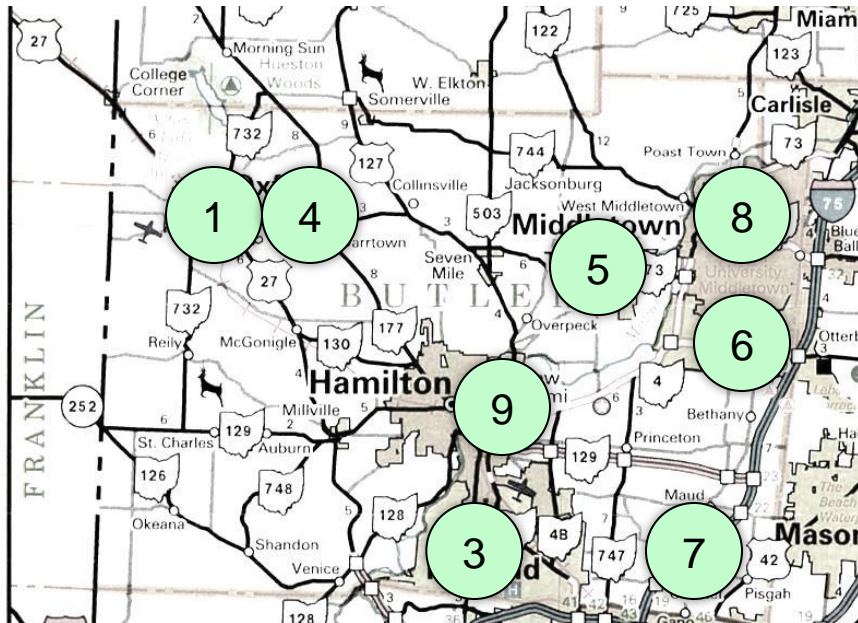

## Hospitals 2014

# The Radio System

- A fourteen tower system provides in-building portable radio coverage in and around Butler County

- Eight dispatch centers using consoles on the system

# The Dispatch Centers

- 1COM: Oxford
- 3COM: Fairfield
- 4COM: Miami University
- 5COM: Trenton
- 6COM: Monroe
- 7COM: West Chester
- 8COM: Middletown
- 9COM: Butler County
- 9HQ: Inquiry / Warrants